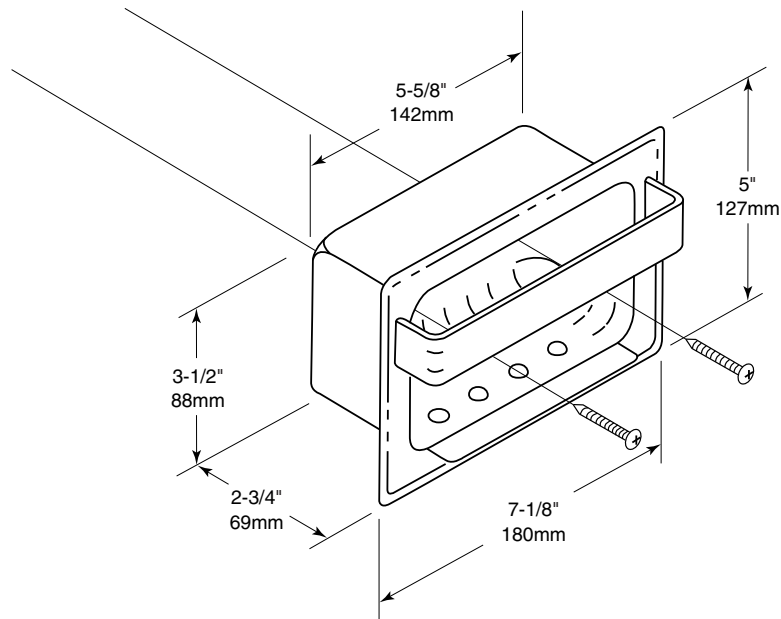

Date:

Project Name:

SD-3C with Optimal Mounting Clamp

Rough Wall Opening:
6" (152mm) Wide
3-3/4" (95mm) High
2-3/4" (70mm) minimum
recessed depth

CONSTRUCTION:

One piece, deep drawn, 20-gauge (1mm) stainless steel. Raised dimples with bar.

INSTALLATION:

If wood blocking is available, install recess shell into opening using 2- #8 x 1-1/4" (32mm) flathead stainless steel screws provided. If wood blocking is not available, use optional SD recess wall clamp.

OVERALL DIMENSIONS:

7-1/8" W x 5" H (180 x 127mm) bar projects 1-3/8" (35mm) from wall.

Recessed Soap Dish with Bar shall be Model SD-3 of GAMCO Commercial Restroom Accessories, A Division of Bobrick, One Gamco Place, Durant, OK