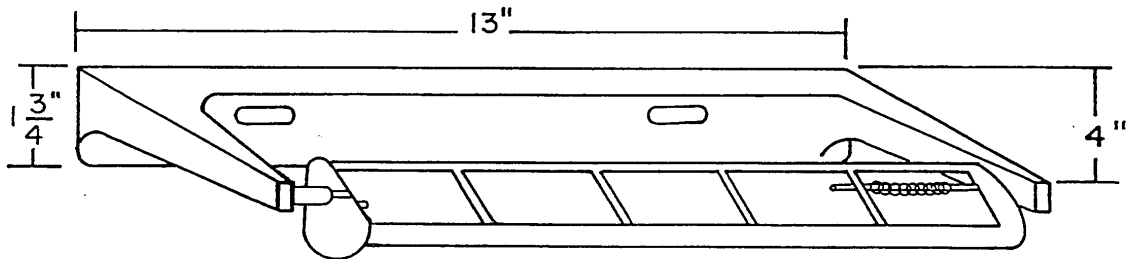

G-253 Roll Towel Dispenser

G-253

Unit fabricated of heavy-duty aluminum casting, satin finish, holder and spindle. Controlled delivery. Holds standard core roll paper towels up to 6" diameter.
Unit measures 13"w x 4"d x 1-3/4"h.