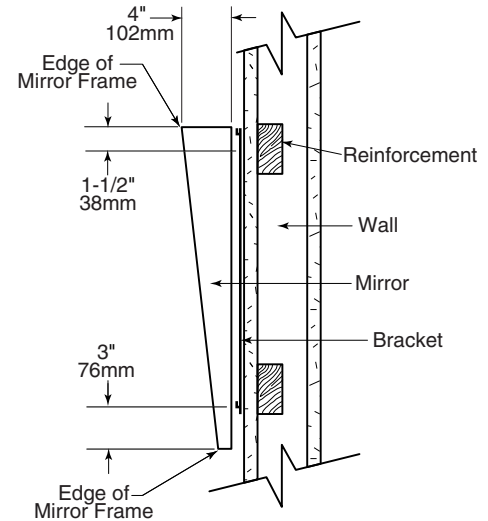

Date:

Project Name:

Note: Sizes larger than 24" x 36" will not have a center support on the mirror hanger and will come in two pieces

Slide Key between Mirror and Wall.
Depress Tab on back Panel and remove Mirror.
Contact factory for key.

STANDARD FT-SERIES MIRRORS

MODEL NO.	OVERALL SIZE	
	W	H
FT-16 x 30	16" (41cm)	30" (76cm)
FT-18 x 24	18" (46cm)	24" (61cm)
FT-18 x 30	18" (46cm)	30" (76cm)
FT-18 x 36	18" (46cm)	36" (91cm)
FT-24 x 30	24" (61cm)	30" (76cm)
FT-24 x 36	24" (61cm)	36" (91cm)

CONSTRUCTION:

Frame - fabricated of 18-8 type 304 stainless steel with exposed surfaces having a #4 satin-finish. All welded construction; welded-frame, corners are welded and ground smooth.

Back Panel - Shock absorbing material is placed between mirror and back panel.

ADA GUIDE:

Access to mirrors should be 40" (1016mm) from bottom edge of reflective surface to the finish floor. Full length mirrors will accommodate all facilities.

Fixed-Position Tilt Mirror shall be Model _____ FT-Series (insert size) of Gamco Commercial Restroom Accessories, A Division of Bobrick, One Gamco Place, Durant, OK