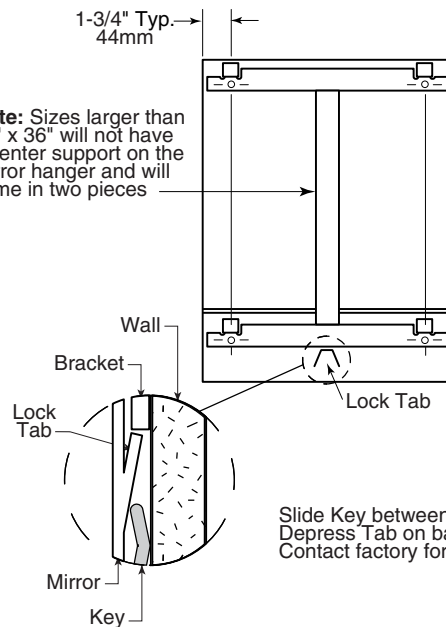

Date:

Project Name:

Note: Sizes larger than 24" x 36" will not have a center support on the mirror hanger and will come in two pieces

Slide Key between Mirror and Wall.
Depress Tab on back Panel and remove Mirror.
Contact factory for key.

STANDARD FT-SERIES MIRRORS

MODEL NO.	OVERALL SIZE	
	W	H
FT-16 x 30	16" (41cm)	30" (76cm)
FT-18 x 24	18" (46cm)	24" (61cm)
FT-18 x 30	18" (46cm)	30" (76cm)
FT-18 x 36	18" (46cm)	36" (91cm)
FT-24 x 30	24" (61cm)	30" (76cm)
FT-24 x 36	24" (61cm)	36" (91cm)

These surfaces resist breakage and provide a measure of safety from broken glass, but differ in color and reflective quality from standard glass mirrors.

INSTALLATION:

Surface-mounted mirror installs on concealed wall hanger. See wall instructions to locate mirror wall hangers. Secure to wall with 4 #10 x 1-1/2" (38mm) flat head full threaded screws. Hang mirror on wall hanger to lock mirror in place. Mirror is replaceable in field. To remove mirror from wall, see slide key instructions. If key is required, call the factory.

ADA GUIDE:

Access to mirrors should be 40" (1016mm) from bottom edge of reflective surface to the finish floor. Full length mirrors will accommodate all facilities.

Fixed-Position Tilt Mirror shall be Model _____ FT-Series (insert size) of Gamco Commercial Restroom Accessories, A Division of Bobrick, One Gamco Place, Durant, OK