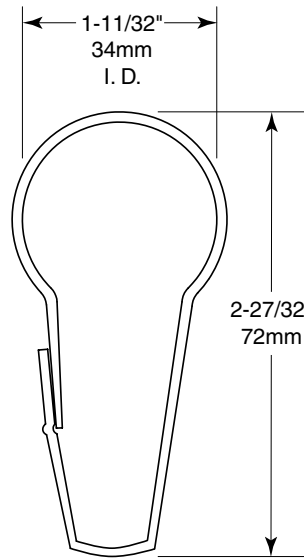

Date:

Project Name:

**100-CH** Chrome-Plated Steel

**100-CHSS** Stainless Steel

**100-CHNR** Chrome-Plated Steel with nylon rollers

**CONSTRUCTION:**

Type-304 0.109" (2mm) diameter stainless steel or chrome-plated

**INSTALLATION:**

Hooks snap open or come permentaly open to allow placement on a 1" (25mm) or 1-1/4" (32mm) diameter shower curtain rods. Recommended for use with Gamco Models SR-100, SR-125.

Shower Curtain Hook shall be Model \_\_\_\_\_ (insert model number) of Gamco Commercial Restroom Accessories, A Division of Bobrick, Durant, OK