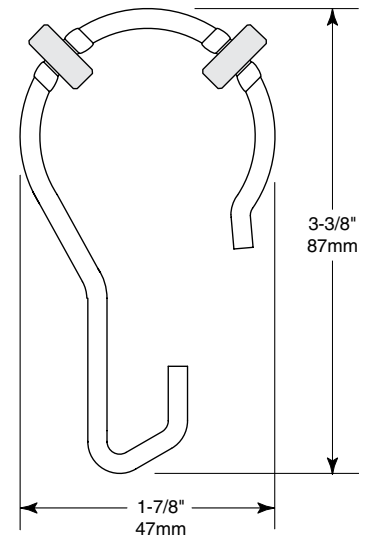

Date:

Project Name:

**100-CH** Chrome-Plated Steel

**100-CHSS** Stainless Steel

**100-CHNR** Chrome-Plated Steel with nylon rollers

**CONSTRUCTION:**

Type-304 0.109" (2mm) diameter stainless steel or chrome-plated

**INSTALLATION:**

Hooks snap open or come permentaly open to allow placement on a 1" (25mm) or 1-1/4" (32mm) diameter shower curtain rods. Recommended for use with Gamco Models SR-100, SR-125.

Shower Curtain Hook shall be Model \_\_\_\_\_ (insert model number) of Gamco Commercial Restroom Accessories, A Division of Bobrick, Durant, OK