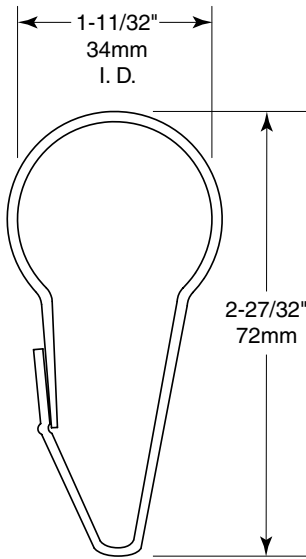

Date:

Project Name:

**100-CH** Chrome-Plated Steel

**100-CHSS** Stainless Steel

**100-CHNR** Chrome-Plated Steel with nylon rollers

**CONSTRUCTION:**

Type-304 0.109" (2mm) diameter stainless steel or chrome-plated

**INSTALLATION:**

Hooks snap open or come permentaly open to allow placement on a 1" (25mm) or 1-1/4" (32mm) diameter shower curtain rods. Recommended for use with Gamco Models SR-100, SR-125.

Shower Curtain Hook shall be Model \_\_\_\_\_ (insert model number) of Gamco Commercial Restroom Accessories, A Division of Bobrick, Durant, OK