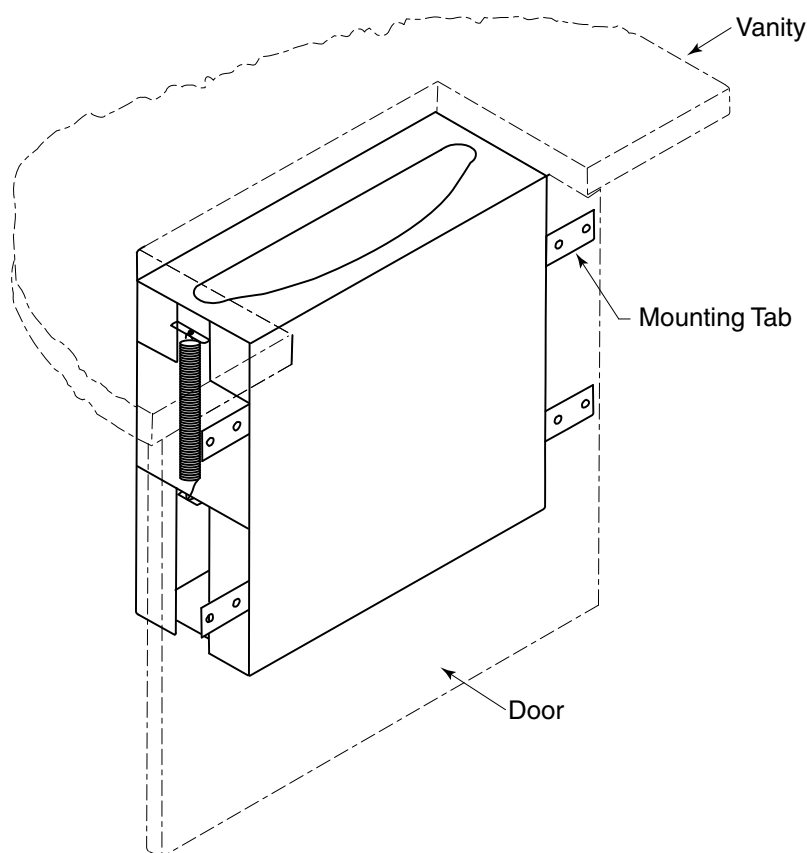

Date:

Project Name:

Rough Countertop Cutout

11-3/4" (298mm) wide
16-3/4" (425mm) high
3/4" to 1-1/2" (19 to 38mm) mounting thickness
17" (430mm) minimum clearance below
mounting surface

INSTALLATION:

Countertop opening to be 11" x 4-1/2" (279 x 114mm). Fold mounting tabs (4). Using screws provided, mount unit to inside of vanity door.

Door Mounted Countertop Paper Towel Dispenser shall be Model CT-3 of GAMCO Commercial Restroom Accessories, A Division of Bobrick, One Gamco Place, Durant, OK