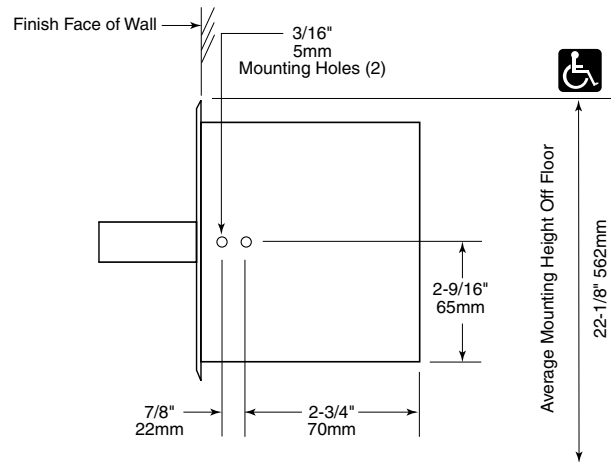

Date:

Project Name:

Rough Wall Opening

5-1/4" (133mm) Wide
5-1/4" (133mm) High
4" (102mm) minimum
recessed depth

CONSTRUCTION:

Frame fabricated of 22-gauge (0.8mm) polished stainless steel. Recessed cabinet fabricated from 22-gauge (0.8mm) galvanized steel. Plastic spindle holds one standard toilet tissue roll up to 5-1/2" (140mm) diameter, 1500 sheets.

CAPACITY:

Recessed cabinet holds 1 (one) extra roll.

OVERALL DIMENSIONS:

6-1/4" W x 6-1/4"H (159 x 159mm); projects 3-15/16" (100mm) from wall.

Note: Not available in special metals and finishes.

Recessed Toilet Tissue Holder with Extra Roll Storage shall be Model 870 of Gamco Commercial Restroom Accessories, A Division of Bobrick, Durant, OK