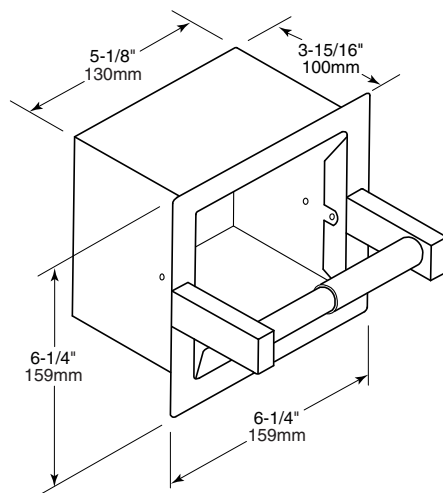

Date:

Project Name:

Rough Wall Opening

5-1/4" (133mm) Wide
5-1/4" (133mm) High
4" (102mm) minimum
recessed depth

CONSTRUCTION:

Frame fabricated of 22-gauge (0.8mm) polished stainless steel. Recessed cabinet fabricated from 22-gauge (0.8mm) galvanized steel. Plastic spindle holds one standard toilet tissue roll up to 5-1/2" (140mm) diameter, 1500 sheets.

CAPACITY:

Recessed cabinet holds 1 (one) extra roll.

OVERALL DIMENSIONS:

6-1/4" W x 6-1/4"H (159 x 159mm); projects 3-15/16" (100mm) from wall.

Note: Not available in special metals and finishes.

Recessed Toilet Tissue Holder with Extra Roll Storage shall be Model 870 of Gamco Commercial Restroom Accessories, A Division of Bobrick, Durant, OK